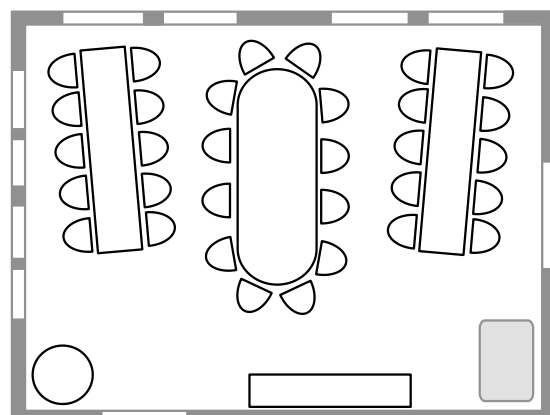

Constaffelsaal

Constaffelsaal

Eingang - Entrance