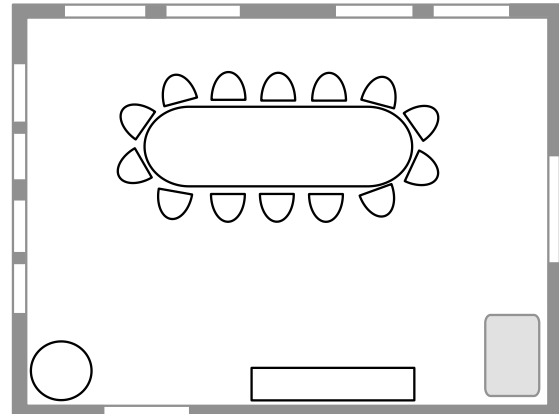

Constaffelsaal

Eingang - Entrance