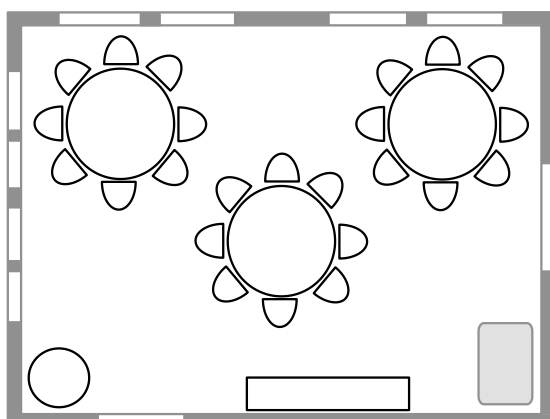

Constaffelsaal

Eingang - Entrance