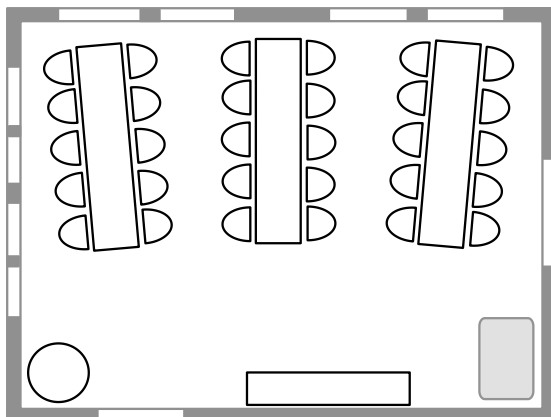

Constaffelsaal

Eingang - Entrance